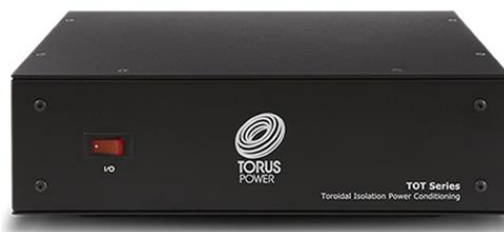

### Description

Torus Power's "TOT" Series consists of compact models that bring toroidal power conditioning to a new price point, affordable for most applications and packed with features, the TOT Series is an easy choice to improve performance of all audio and video systems.

Use with Torus Power Connect to enable remote power management via a web browser on a computer, smart phone or tablet.

The TOT MINI, rated at 3 amps, is ideal to provide clean power to Audio/Video systems, projectors, flat panels, powered speakers, media/ source players, processors, or network devices.

The TOT MAX, rated at 8 Amps, can provide current to demanding power hungry systems including substantial power amplifiers.

All TOT models feature a courtesy USB charger outlet. Options include a dress aluminum faceplate (Black or Silver) and a 19" rack mount adapter kit. TOT units include circuit protection through a replaceable varistor. Torus Power non-sacrificial Series Mode Surge Suppression (SMSS) is also available as a factory-installed option.