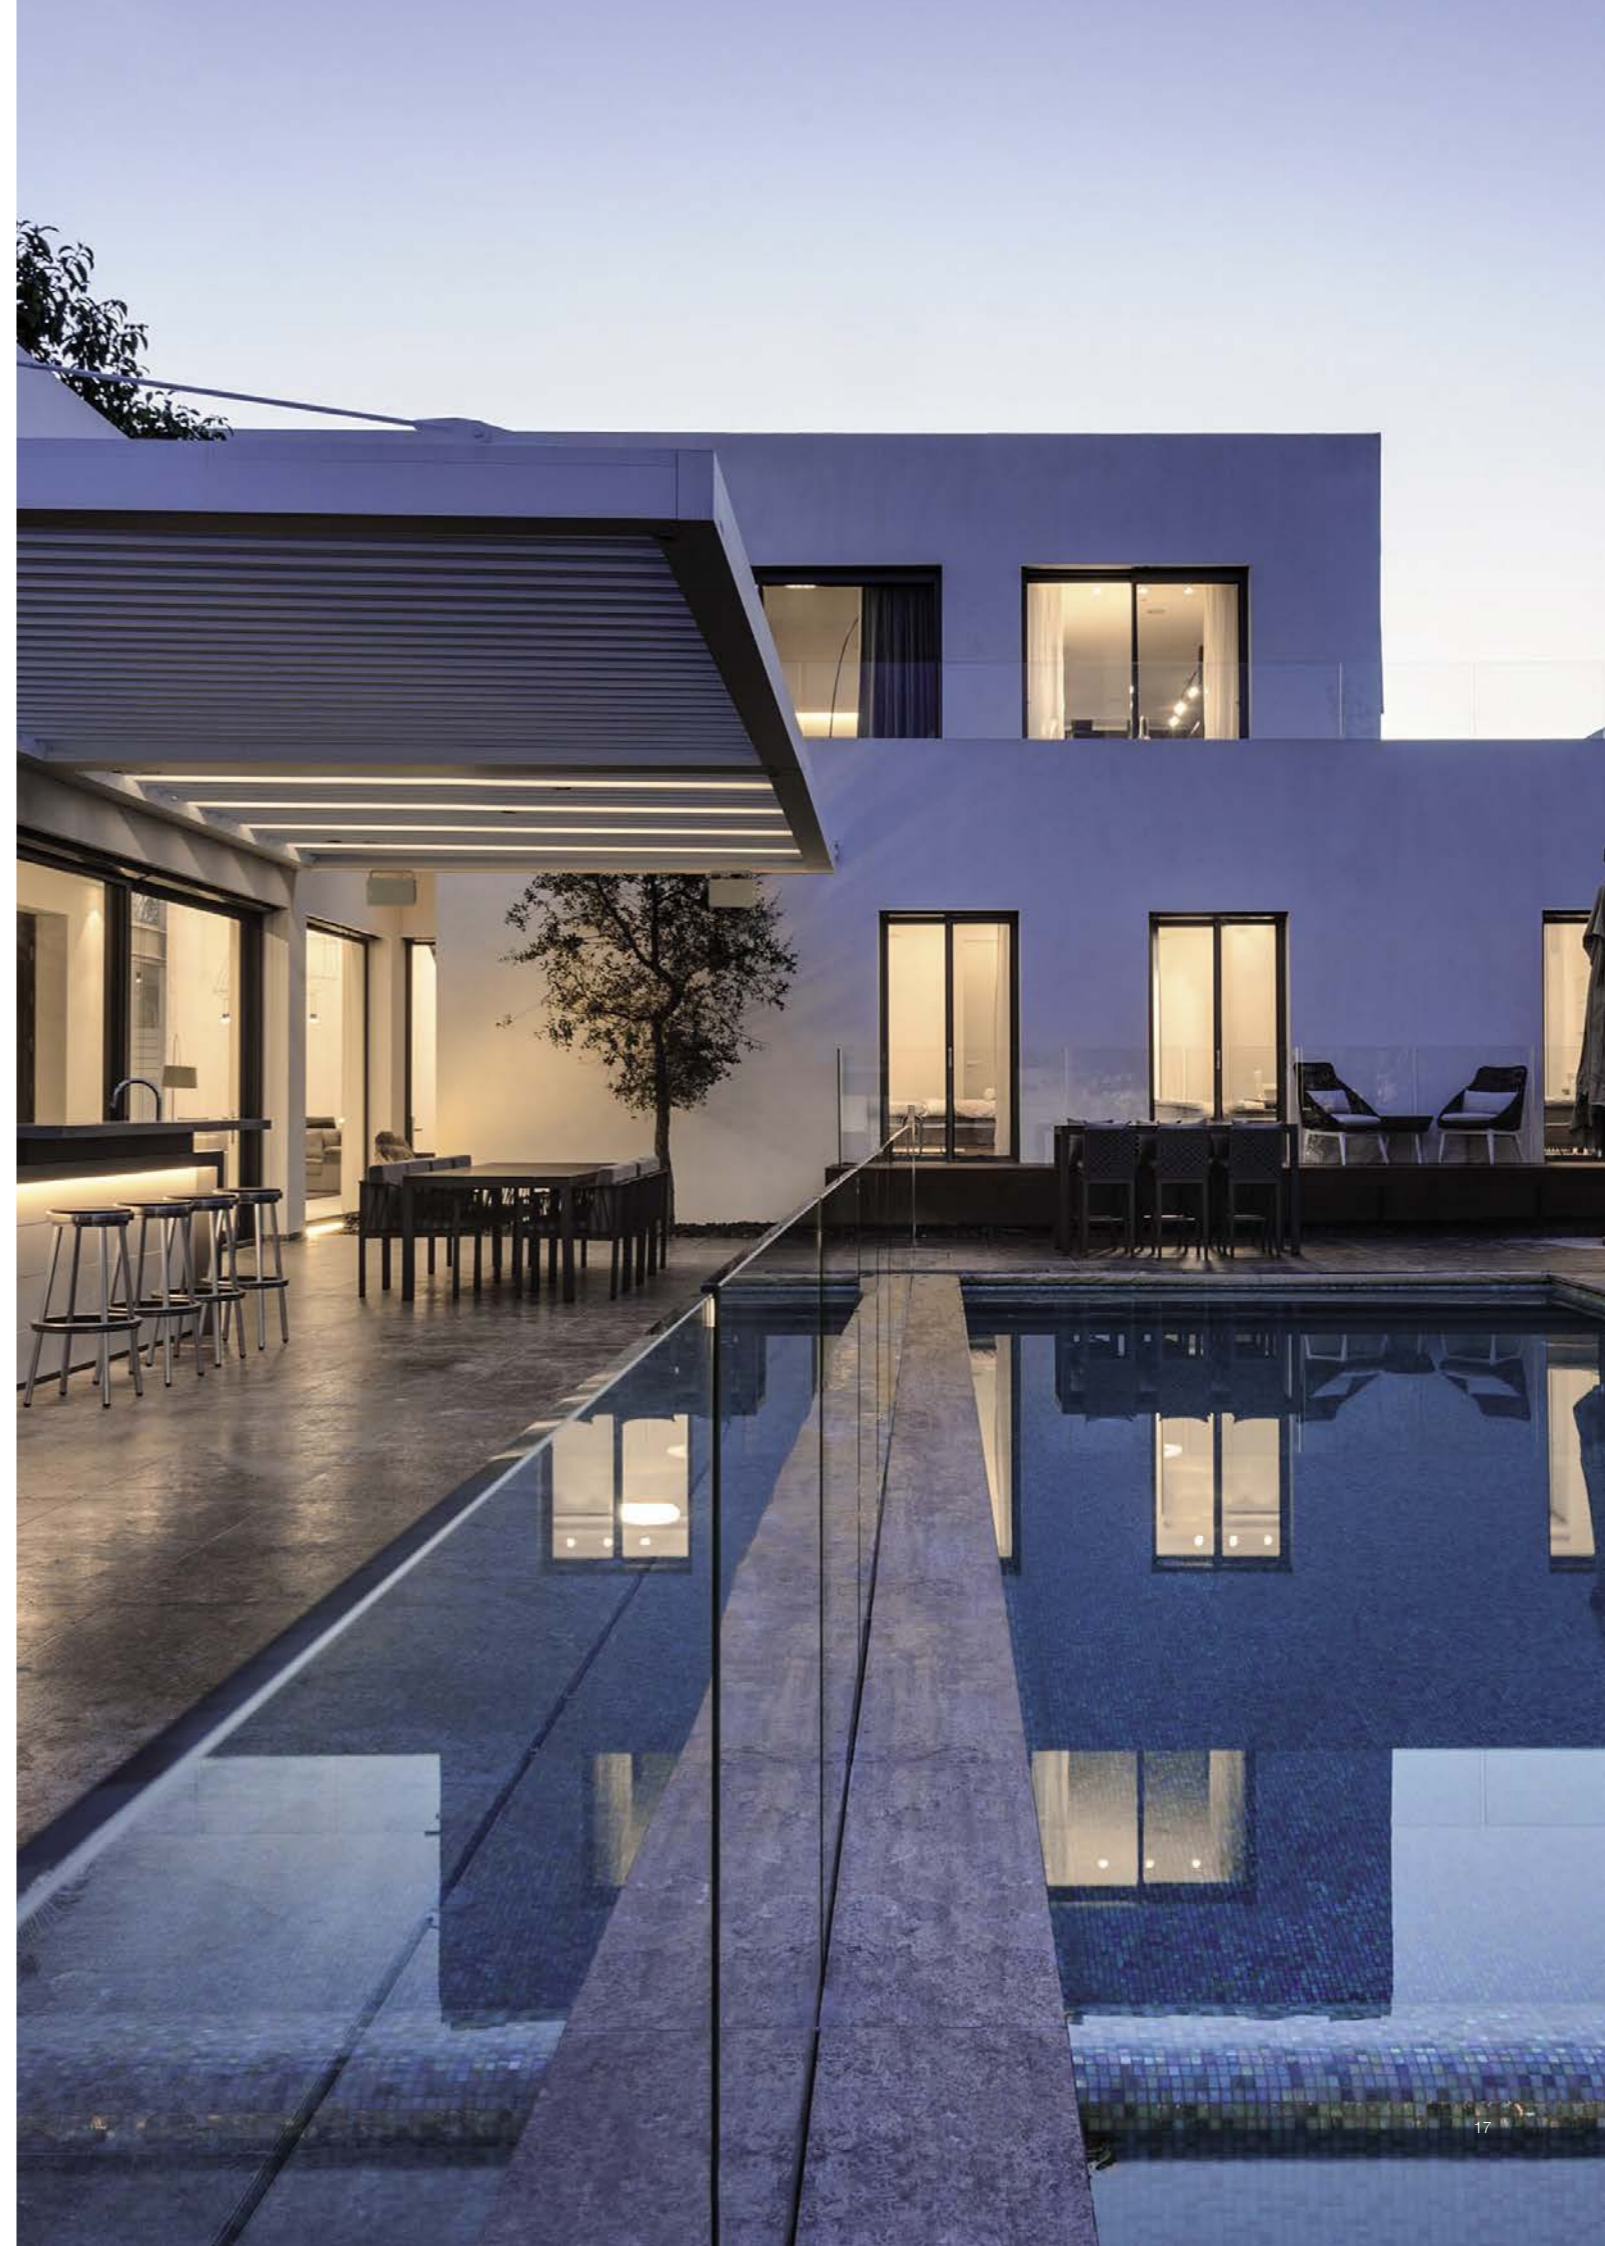

Poolside cinema

The talented team at InTech found unique solutions for building a powerful home cinema into their recent smart home installation in Tel Aviv, Israel.