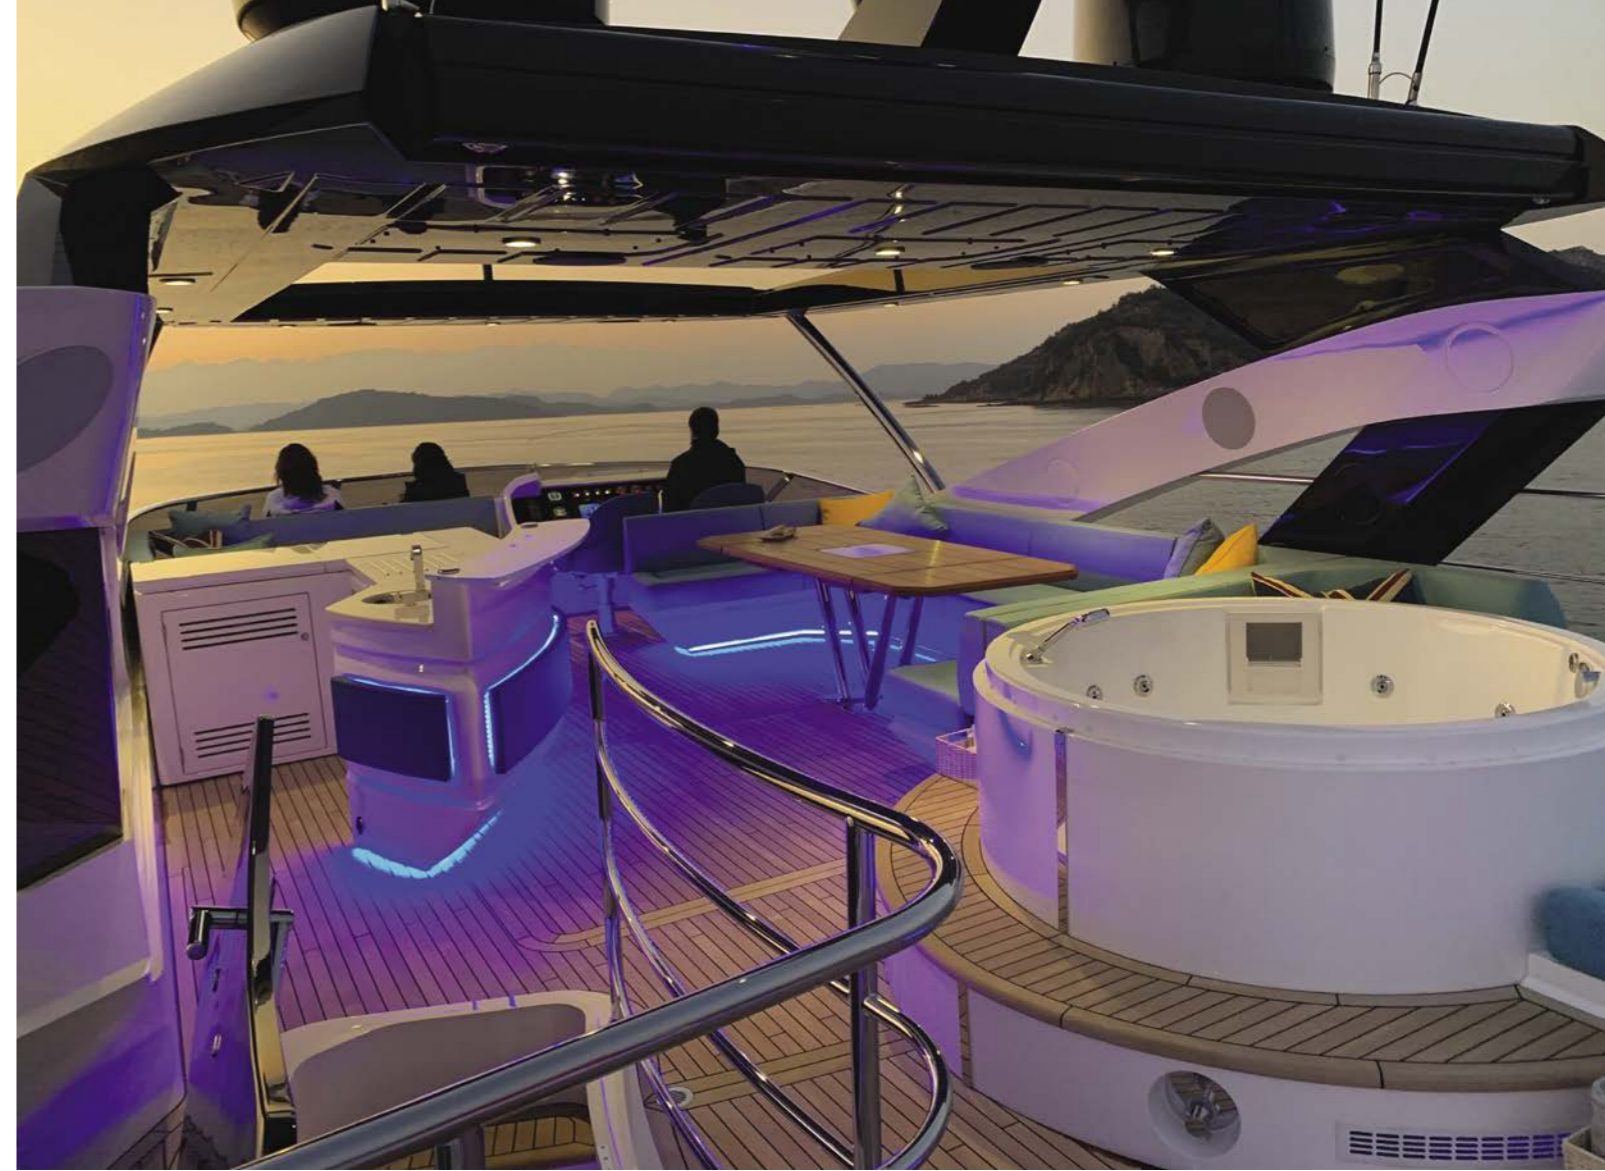

Credits
Installer: Superyacht AV
Location: Poole, UK / Tokyo, Japan