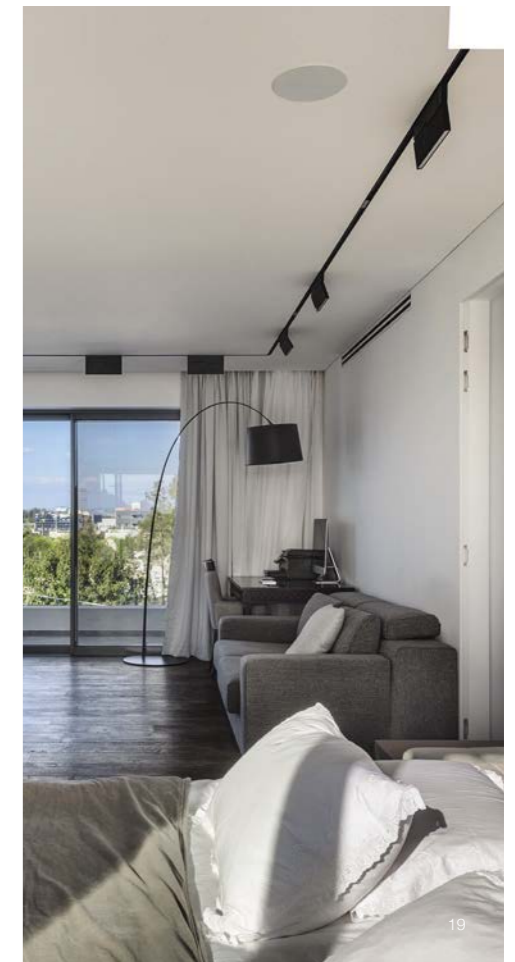

This new, ultra modern home in the Mediterranean city of Tel Aviv features advanced audio throughout the house, inside and out.

The home cinema / bar uses a creative mixture of our floorstanding **Silver 300** speakers for the left and right channels, with a **SoundFrame 2** In-Wall speaker as a centre channel, and a **Silver W12** Subwoofer all cleverly hidden behind a fabric wall. **C265-FX** In-Ceiling speakers are used as surround channels.

On the poolside terrace, a pair of **Climate 60** On-Wall speakers were installed in the dining area.

Featured Products

Credits
Installer: InTech
Location: Tel Aviv, Israel